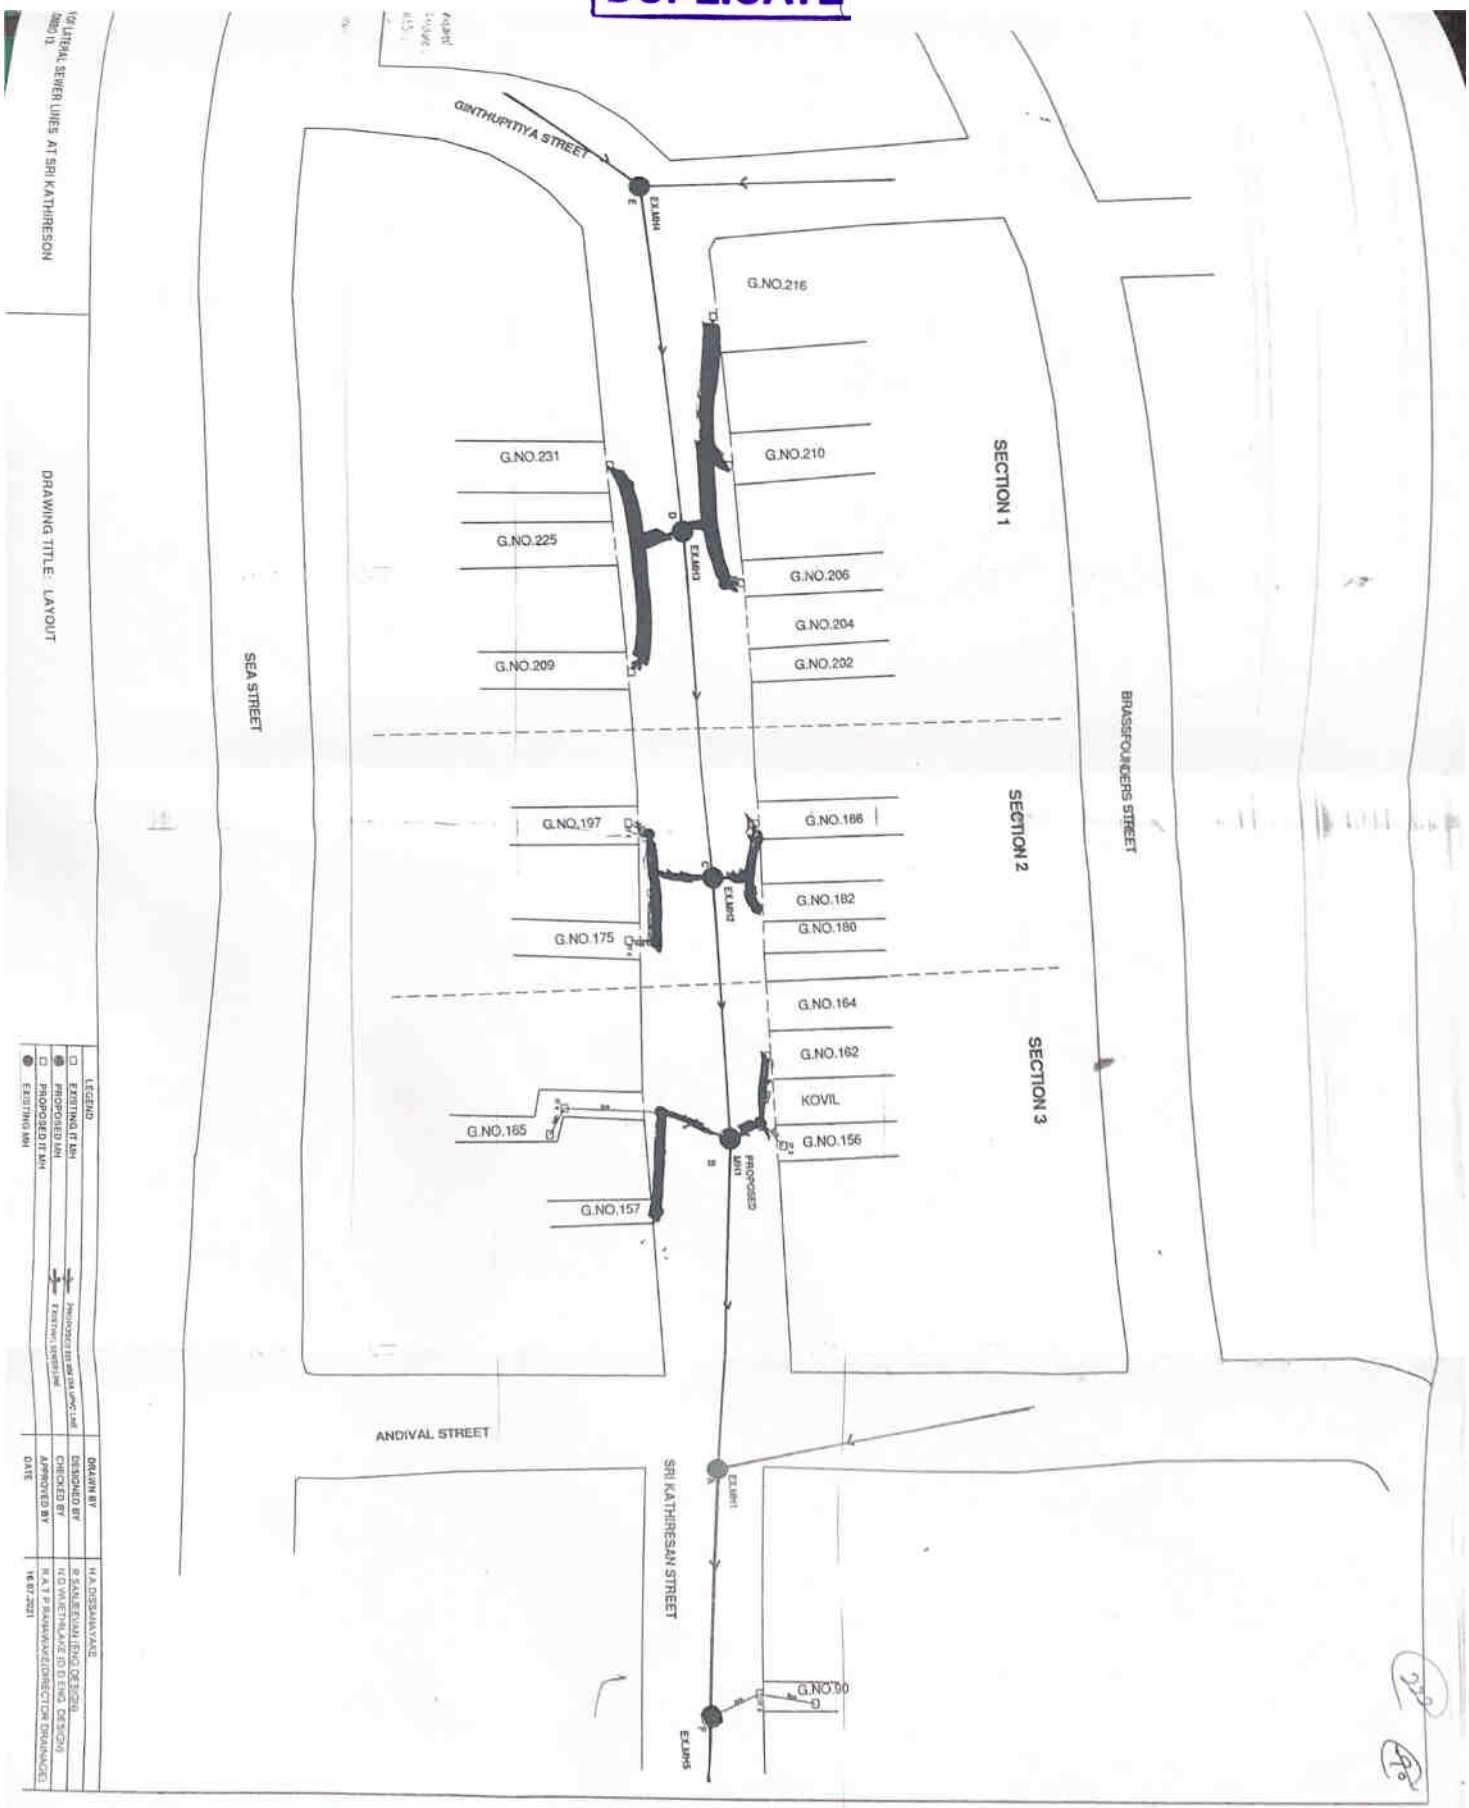

**DUPLICATE**

(1) LITTLE SQUARE LINES AT SRI KATHIRESAN

DRAWING TITLE: LAYOUT

LEGEND		DRAWN BY		H.A. DISAPPEARANCE	
	EXISTING L.M.		DESIGNED BY		R. SANKARANARAYANAN
	PROPOSED L.M.		CHECKED BY		H.G. SURESHKANTH
	PROPOSED L.M.		APPROVED BY		H.A.T. PRASADARAJAN
	EXISTING M.M.		DATE		18/01/2011

178  
179